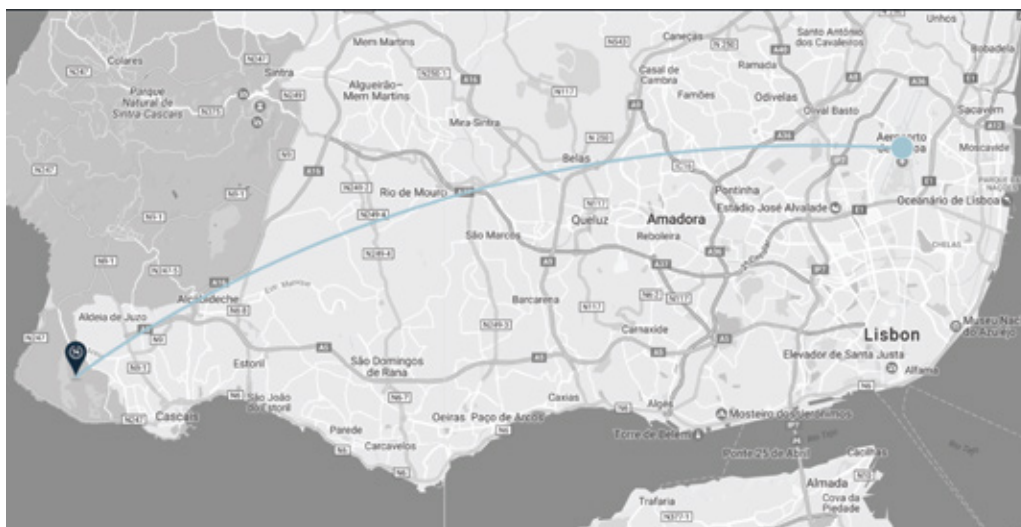

Sheraton®
CASCAIS RESORT